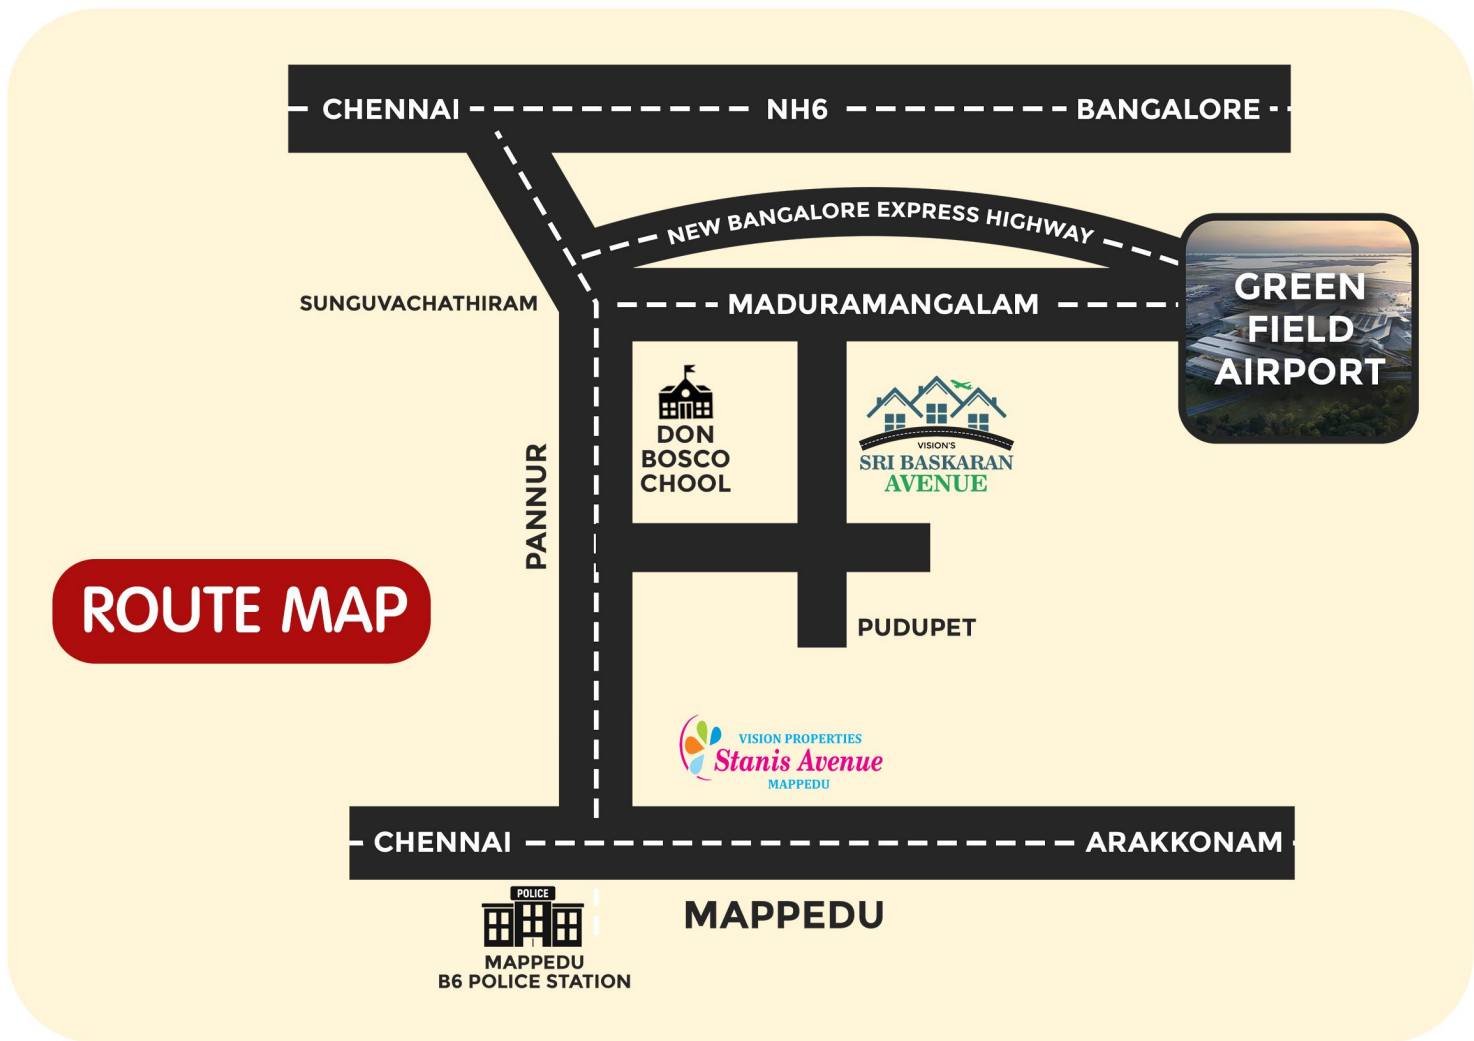

for further details please contact :