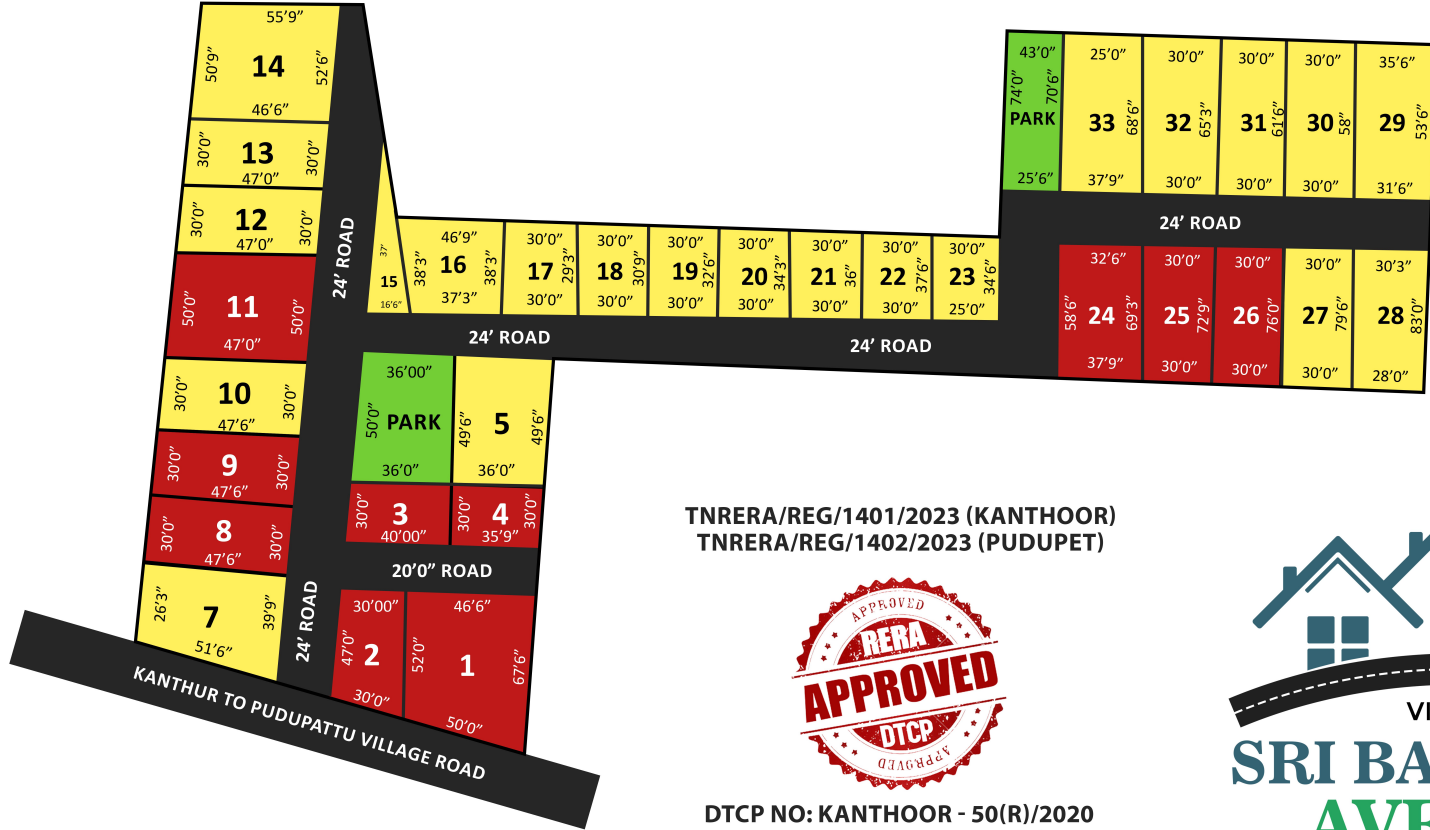

VISION'S  
**SRI BASKARAN  
AVENUE**

**TURN YOUR DREAMS INTO TRUE**

**YOUR NEXT HOME NEAR GREENFIELD AIRPORT**

KANCHEEPURAM DISTRICT, SRIPERUMBUDUR TALUK, KANDHUR VILLAGE, SURVEY NO. 45/3A.  
TIRUVALLUR DISTRICT, TIRUVALLUR TALUK, PUTHUPPATTU VILLAGE, SURVEY NO. 111/11A & 111/11C.

S-NO	Plot NO	SQFT
1	5	1893
2	7	1625
3	10	1418
4	12	1410
5	13	1406
6	14	2414
7	15	428
8	16	1475
9	17	919
10	18	903
11	19	953
12	20	1004
13	21	1055
14	22	1104
15	23	993
16	27	2334
17	28	2370
18	30	1794
19	31	1904
20	32	1674
21	33	1740

TNRERA/REG/1401/2023 (KANTHOOR)  
TNRERA/REG/1402/2023 (PUDUPET)

DTCP NO: KANTHOOR - 50(R)/2020  
DTCP NO: PUTHUPATTU- 078(R)/2020

for further details please contact :